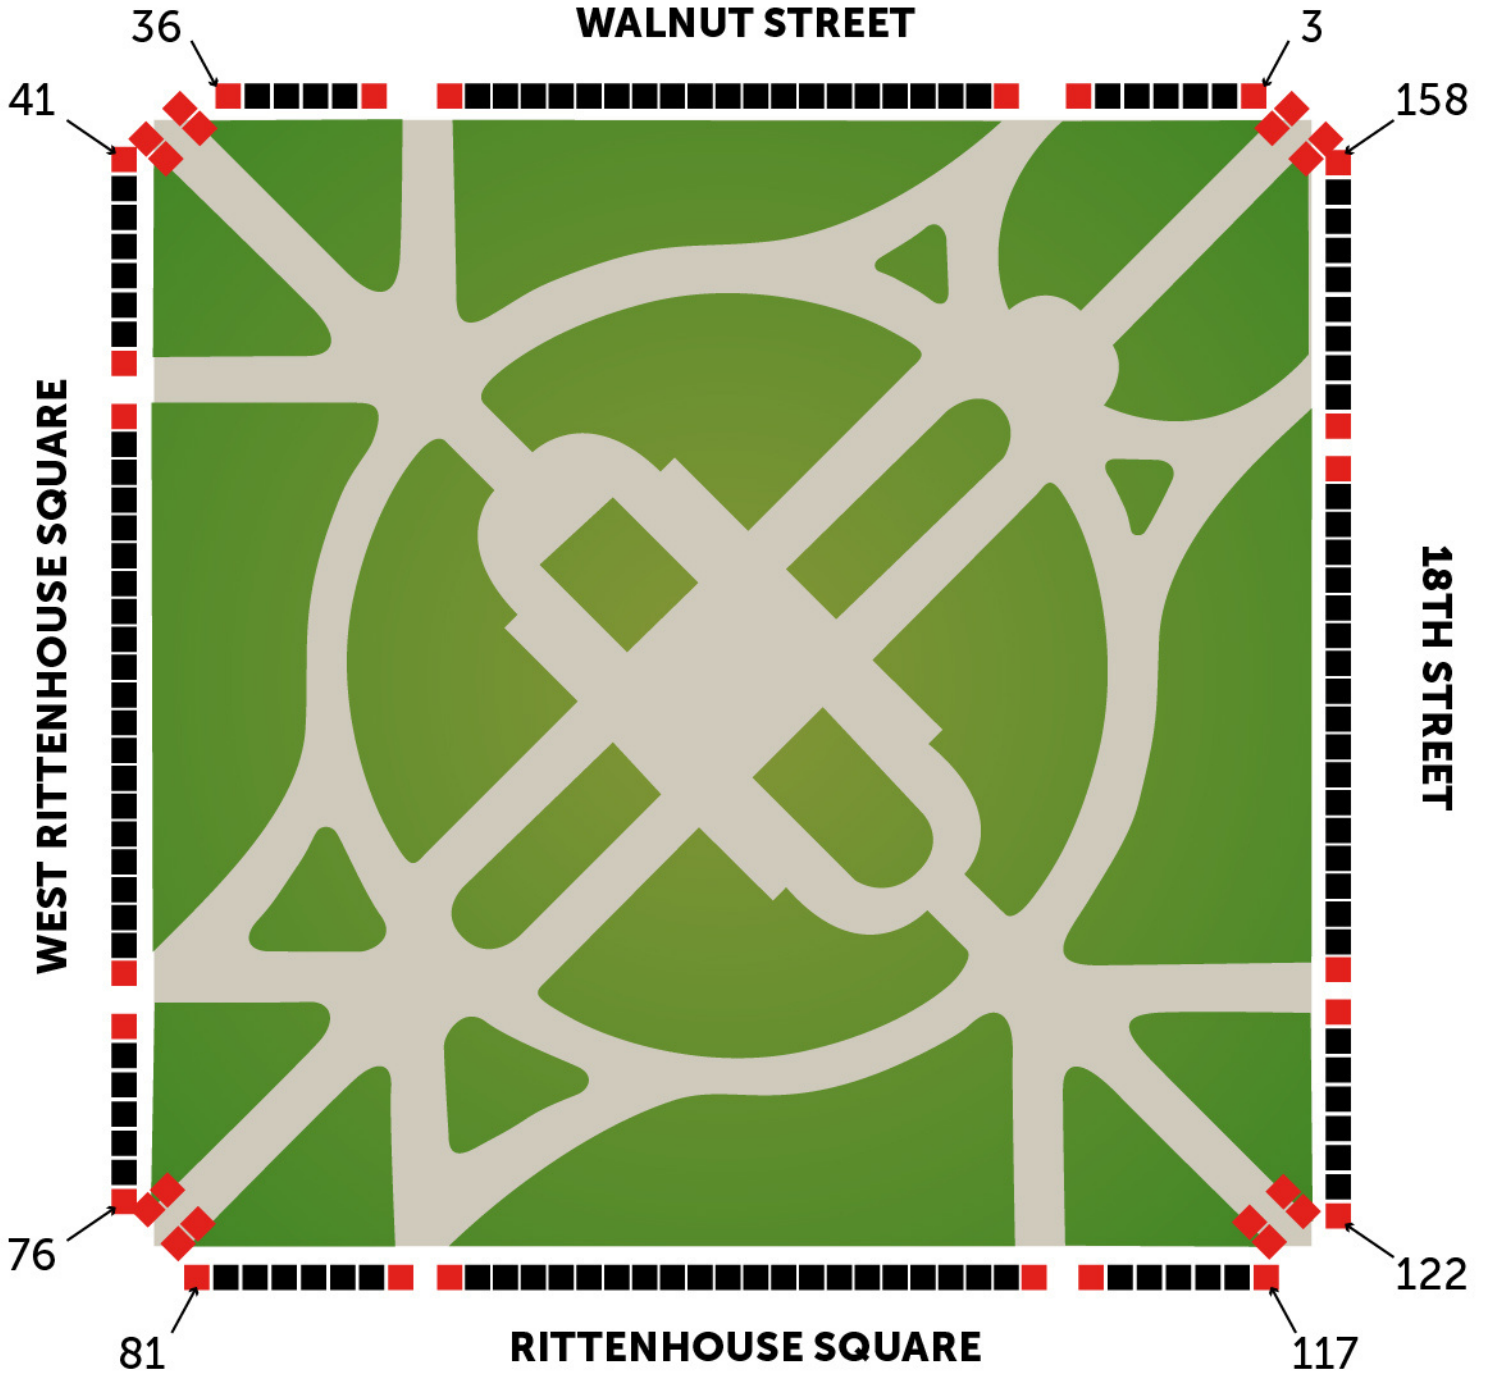

Rittenhouse Square Fine Craft Show

Booth #1: Rose Squared Information

Booth #160: Friends of Rittenhouse Square

ROSE SQUARED
ART SHOWS

FRIENDS of
RITTENHOUSE
SQUARE